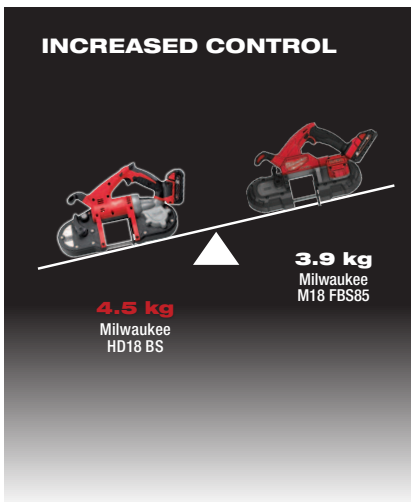

**18**

M18 FBS85  
**M18 FUEL  
COMPACT  
BANDSAW**

**FASTER  
CUTTING**

**LARGER  
CAPACITY**

LIGHTWEIGHT  
DESIGN  
**INCREASED  
BALANCE**

**REDLITHIUM™-ION**

## FASTER CUTTING

## LARGER CAPACITY

## SPECIFICATIONS

No Load Speed	0 – 164.59 m/min <sup>-1</sup>	Cutting capacity (Pipe)	ø 85 mm
Blade Length	899 mm	Weight (w/2.0Ah battery)	3.9 kg
Cutting capacity (Rectangular stock)	85 x 85 mm		