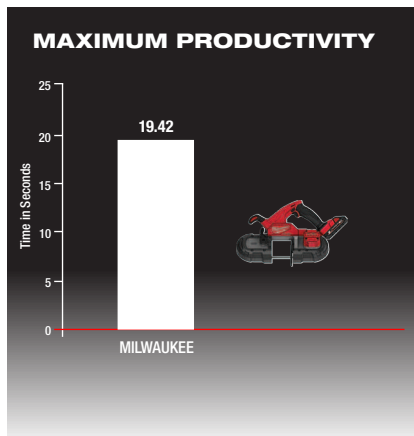

## FASTER CUTTING

## SPECIFICATIONS

No Load Speed	0 – 164.59 m/min <sup>-1</sup>	Cutting capacity (Pipe)	ø 85 mm
Blade Length	899 mm	Weight (w/2.0Ah battery)	3.9 kg
Cutting capacity (Rectangular stock)	85 x 85 mm		